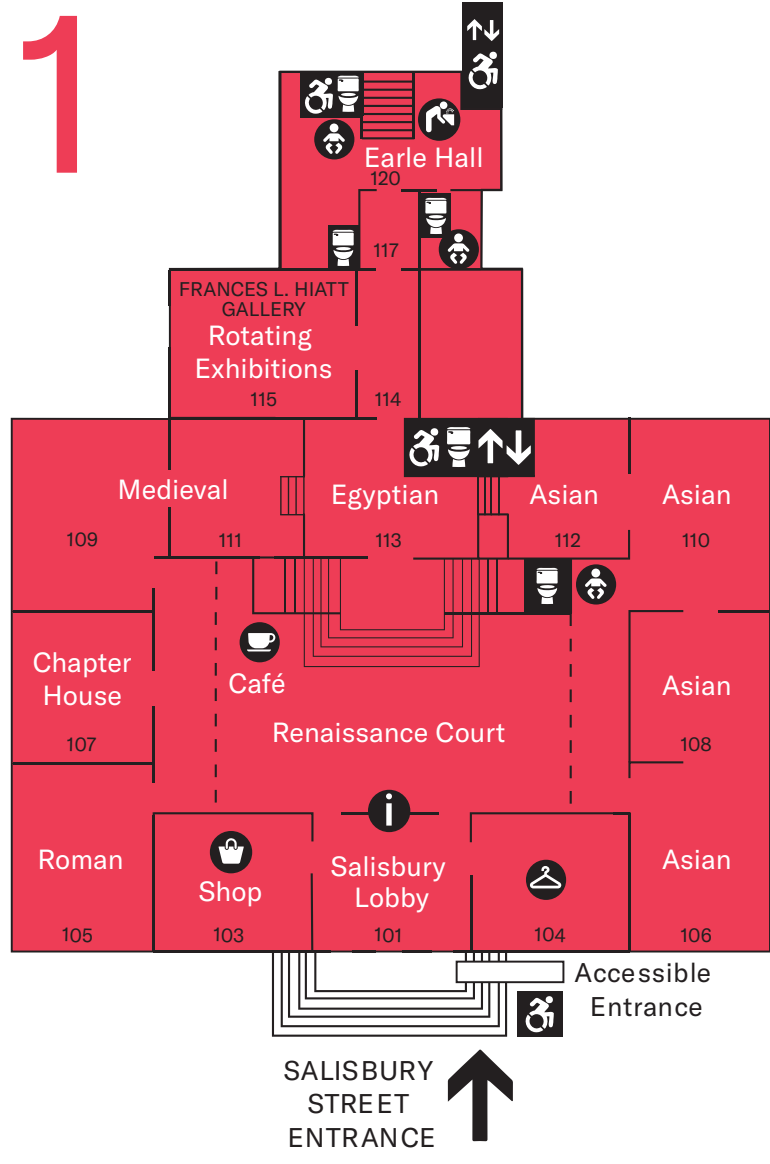

Level

1

Level

3

Level

2

Level

4

Hi! My name's Helmutt, WAM's mascot! Look for me around the museum for family-friendly activities.

- Access
- Information
- Nursing Area
- Elevator
- Coat Room
- Water Fountain
- Rest Room
- Museum Shop
- Baby Changing Station