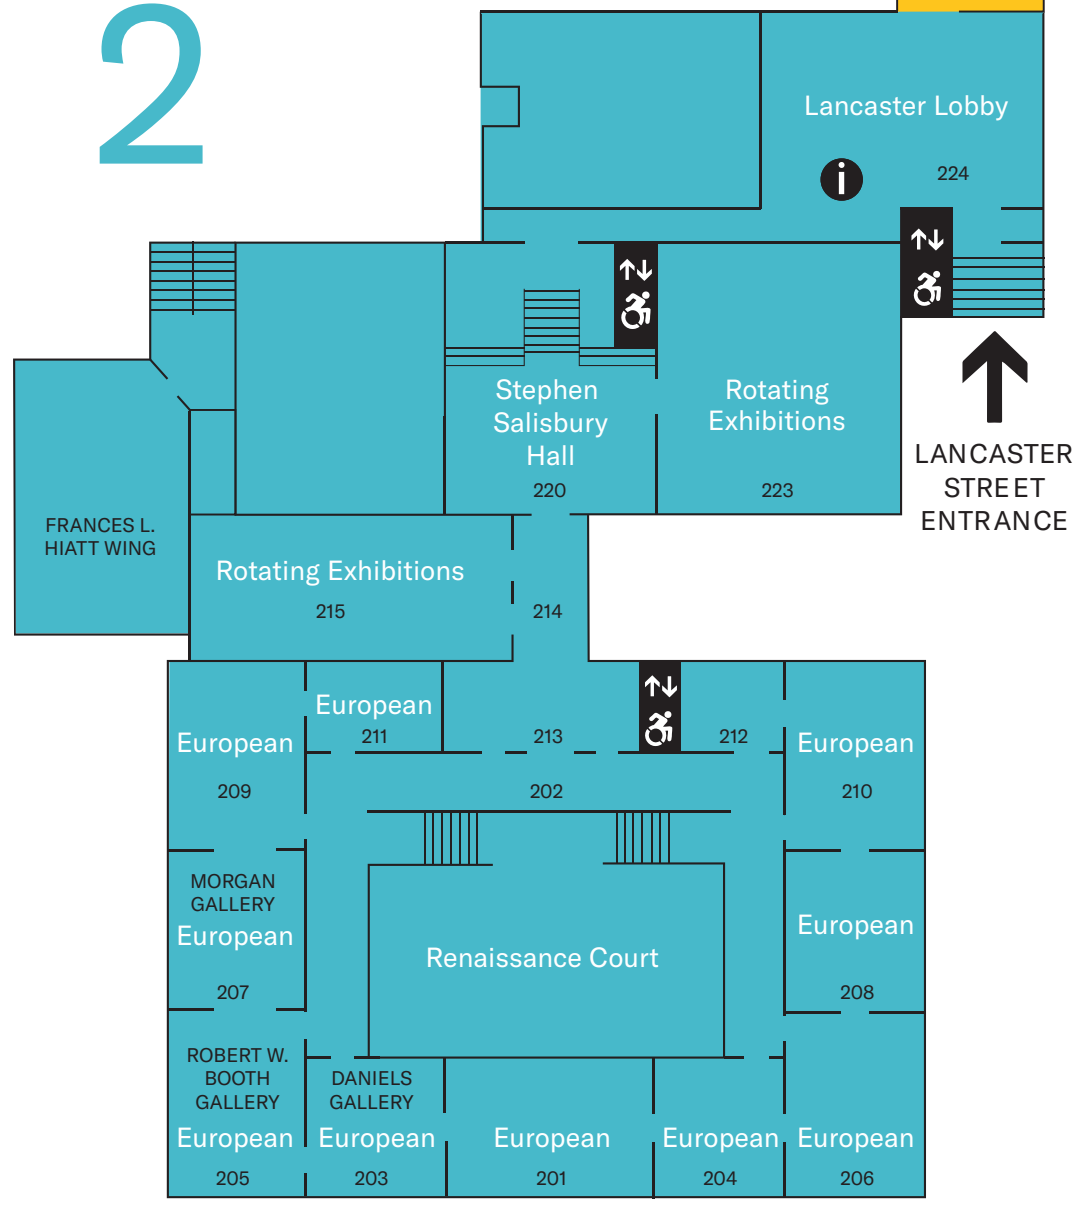

Level

1

Level

3

Level

2

Level

4

Hi! My name's Helmutt, WAM's mascot! Look for me around the museum for family-friendly activities.

- Access
- Information
- Nursing Area
- Elevator
- Coat Room
- Water Fountain
- Rest Room
- Museum Shop
- Baby Changing Station