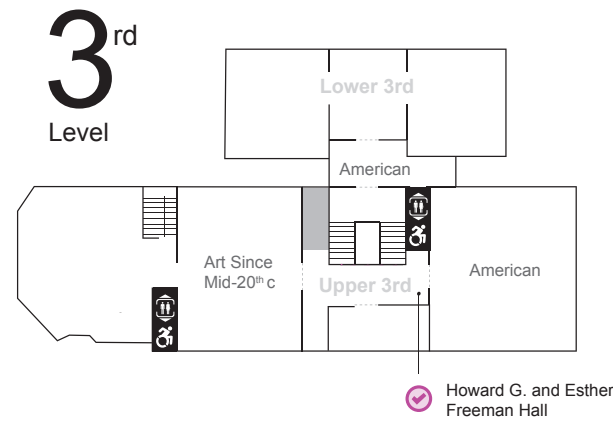

Thanks
for visiting!

- Access
- Information
- Rest Room
- Telephone
- Museum Shop
- Tours Meet Here
- Elevator
- Coat Room
- Vending
- Water Fountain
- Food Service