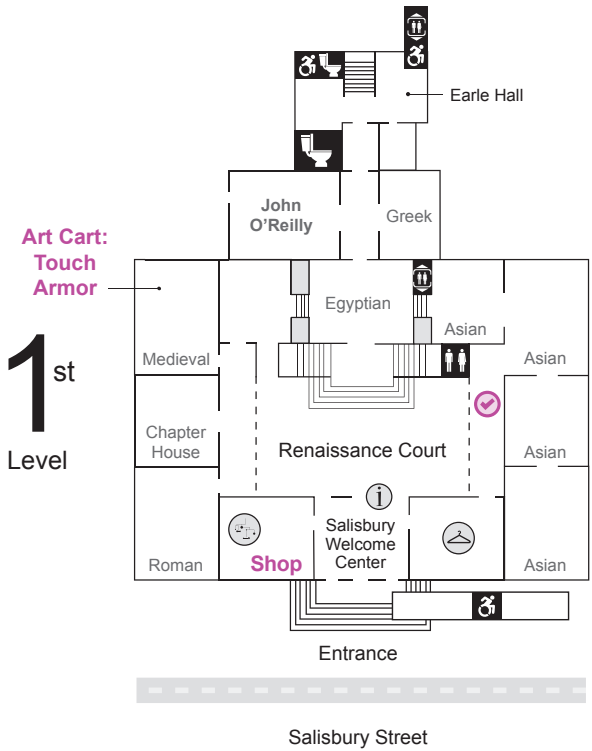

SCHEDULE OF EVENTS

JUNE 23, 2017

WHEN	WHAT	WHERE
11am-5pm	Worcester Art Museum Galleries Open	Institution Wide
11am-5pm	Art Cart Activity: Touch Armor	Medieval Gallery
11am-5pm	Art Activity: Thumbprint Mosaics	Studio 100, HEW
11am-5pm	Art Activity: Shield Making	Studio 101, HEW
11am-5pm	Art Activity: Worry Dolls	Studio 102, HEW
11:30am, 12:30, 1:30, 2:30pm	Arms & Armor Demonstrations	Conference Room, HEW, 2nd Floor
11:15am, 12:15, 1:15, 2:15pm	Public Tours	Meet in Lancaster Welcome Center
11am-5pm	Shop Open	Renaissance Court, 1st Floor
11am-5pm	Surveys	iPads, Galleries
10am-1pm	Opening Reception: <i>Visions of Avalon</i>	HEW

FOOD SERVICE

11am-3pm	Sip (Quick Service Snack Cart)	Lancaster Welcome Center
11am-3pm	Food Truck: The Dog Father	Lancaster Street
11:30am-2pm	The Museum Café (Sit Down Lunch Service)	The Museum Café
11am-5pm	Vending Machines	2nd Floor, HEW

Members visit **FREE** every day.

Visit the Membership Table in the Museum's Lancaster Welcome Center or visit worcesterart.org/join today!

WORCESTER ART MUSEUM / worcesterart.org

Thanks
for visiting!

- Access
- Information
- Rest Room
- Telephone
- Museum Shop
- Tours Meet Here
- Elevator
- Coat Room
- Vending
- Water Fountain
- Food Service