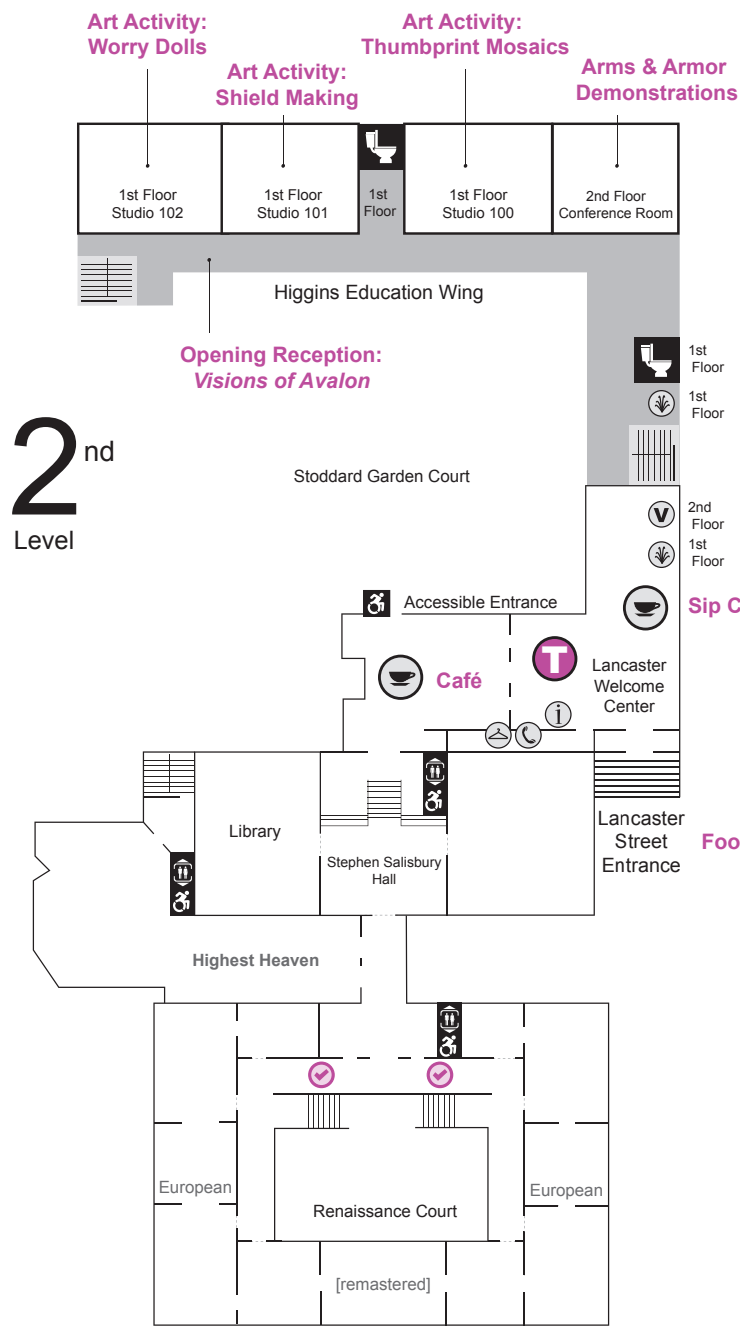

SCHEDULE OF EVENTS

JUNE 23, 2017

WHEN	WHAT	WHERE
11am-5pm	Worcester Art Museum Galleries Open	Institution Wide
11am-5pm	Art Cart Activity: Touch Armor	Medieval Gallery
11am-5pm	Art Activity: Thumbprint Mosaics	Studio 100, HEW
11am-5pm	Art Activity: Shield Making	Studio 101, HEW
11am-5pm	Art Activity: Worry Dolls	Studio 102, HEW
11:30am, 12:30, 1:30, 2:30pm	Arms & Armor Demonstrations	Conference Room, HEW, 2nd Floor
11:15am, 12:15, 1:15, 2:15pm	Public Tours	Meet in Lancaster Welcome Center
11am-5pm	Shop Open	Renaissance Court, 1st Floor
11am-5pm	Surveys	iPads, Galleries
10am-1pm	Opening Reception: <i>Visions of Avalon</i>	HEW

FOOD SERVICE

11am-3pm	Sip (Quick Service Snack Cart)	Lancaster Welcome Center
11am-3pm	Food Truck: The Dog Father	Lancaster Street
11:30am-2pm	The Museum Café (Sit Down Lunch Service)	The Museum Café
11am-5pm	Vending Machines	2nd Floor, HEW

Members visit **FREE** every day.

Visit the Membership Table in the Museum's Lancaster Welcome Center or visit worcesterart.org/join today!

WORCESTER ART MUSEUM / worcesterart.org

Thanks
for visiting!

- Access
- Information
- Rest Room
- Telephone
- Museum Shop
- Tours Meet Here
- Elevator
- Coat Room
- Vending
- Water Fountain
- Food Service