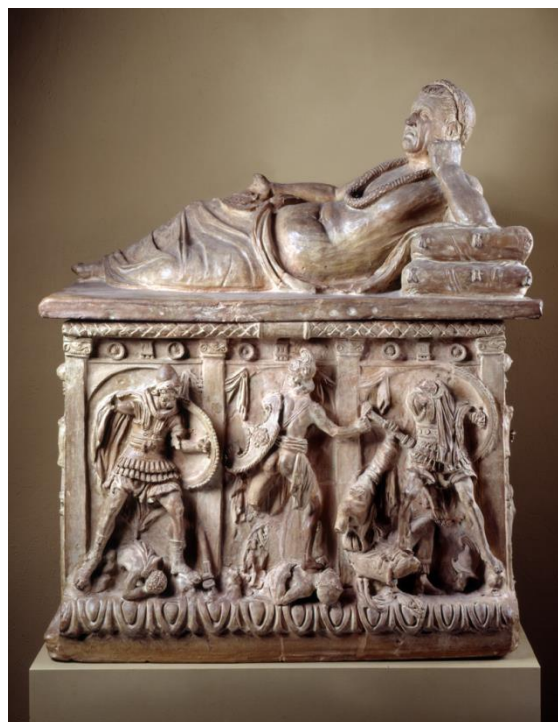

Ancient Roman Art

WORCESTER ART MUSEUM

Student Image Guide

Cinerary Urn of Nicanor | Mid-1st Century C.E., Marble

NOTES

Cinerary Urn | Etruscan, 160-140 B.C.E., Terracotta

NOTES

Ancient Roman Art

WORCESTER ART MUSEUM

Mummy Portraits | Late-2nd Century C.E.,
Encaustic on Wood

NOTES

**Portrait of a Lady (a Daughter of Marcus
Aurelius?)** | 160-180 C.E., Bronze

NOTES

Ancient Roman Art

WORCESTER ART MUSEUM

Portrait of the Emperor Nero | 64-68 C.E., Marble

NOTES

Portrait of the Emperor Caligula | 37-40 C.E., Marble

NOTES

Ancient Roman Art

WORCESTER ART MUSEUM

Hygieia | From Bath F, Antioch, 2nd Century C.E., Marble

NOTES

(left) **Marsyas** | 3rd-4th Century C.E., Marble

(right) **Marsyas** | 14-68 C.E., Veined Red Marble

NOTES

Ancient Roman Art

WORCESTER ART MUSEUM

The Snake | From Roman Egypt, 1st-2nd Century C.E.,
Green Granite